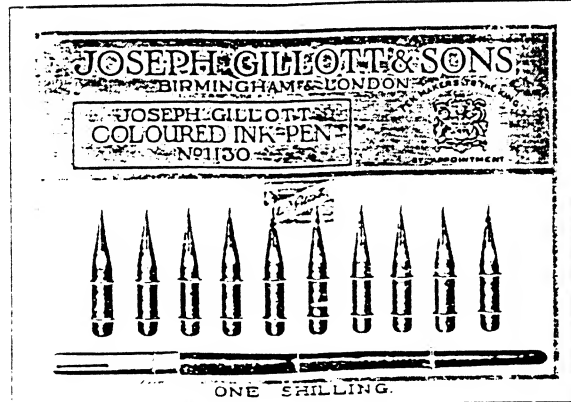

MARK ON EVERY BOX AND
NOTE ALL GENUINE

10

Nos. 1130-1135

JOSEPH GILLOTT'S PENS

Pen No.

1130 Coloured Ink Pen (non-corrosive) 9/6 per Grs.

Also in Boxes of 24 Pens, 2/- per Box.

And on Cards 10 Pens and Holder, 1/- per Card.